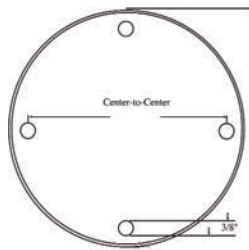

McDermott LED Bridge Lights

Easy Installation, Low Cost LED Bridge Light

- All stainless steel fittings
- Range from 1 to 3 miles
- Meets Coast Guard Regulations for bridge lights
- Mount lights up to 50 feet below bridge
- Innovative mounting configuration for easy installation
- Available in Solar Power

BTL SPECIFICATIONS:

Range:	Up to 3 Miles
Mount:	Tube mount
Light Source:	LED
Voltage:	12 VDC; 120, 220 VAC
Colors:	Red, Green - 180 screen
Tube Dimensions:	2 1/2" Dia. Stainless Steel 6 ft., 8 ft., or 10 ft. lengths

Series: BRIDGE-TUBE

MOUNTING BASE

Series: PLATLED

PLATFORM LED LIGHT SPECIFICATIONS:

Range:	1 - 5 Miles
Mount:	Pedestal
Light Source:	LED
Colors:	Red, Green
Material:	High-impact polycarbonate
Voltages Available:	12 VDC; 120, 220 VAC
Weight:	5 lbs.
Dimensions:	6" dia. base x 11" H
Battery Consumption:	.350 Ah per night
Mounting:	4 holes on flange