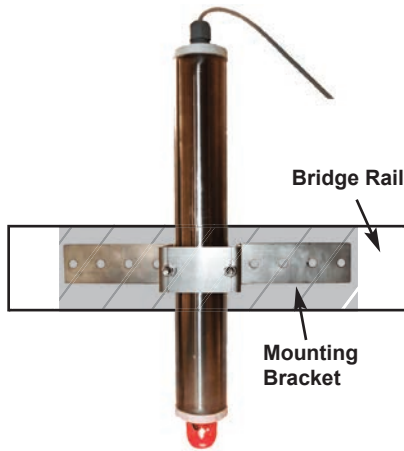

McDermott LED Bridge Lights

Easy Installation, Low Cost LED Bridge Light

- All stainless steel fittings
- Range from 1 to 3 miles
- Meets Coast Guard Regulations for bridge lights
- Mount lights up to 50 feet below bridge
- Innovative mounting configuration for easy installation
- Available in Solar Power

BTL SPECIFICATIONS:

Range:	Up to 3 Miles
Mount:	Tube mount
Light Source:	LED
Voltage:	12 VDC; 120, 220 VAC
Colors:	Red, Green - 180 screen
Tube Dimensions:	2 1/2" Dia. Stainless Steel 6 ft., 8 ft., or 10 ft. lengths

Series: BRIDGE-TUBE

MOUNTING BASE

Series: PLATLED

PLATFORM LED LIGHT SPECIFICATIONS:

Range:	1 - 5 Miles
Mount:	Pedestal
Light Source:	LED
Colors:	Red, Green
Material:	High-impact polycarbonate
Voltages Available:	12 VDC; 120, 220 VAC
Weight:	5 lbs.
Dimensions:	6" dia. base x 11" H
Battery Consumption:	.350 Ah per night
Mounting:	4 holes on flange